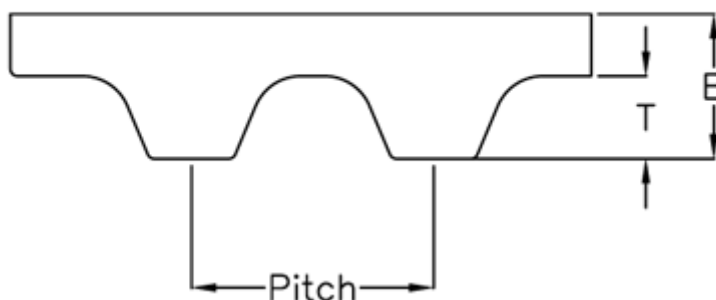

Article number: 602776230634

Description: Gates Timing Belt Synchropower PU 20 T10 630

## Measures

Height B mm	= 4.5
Height T mm	= 2.5
Length	= 630
Number of teeth	= 63
Pitch	= 10
Type	= PU 20 T10 630
Width	= 20